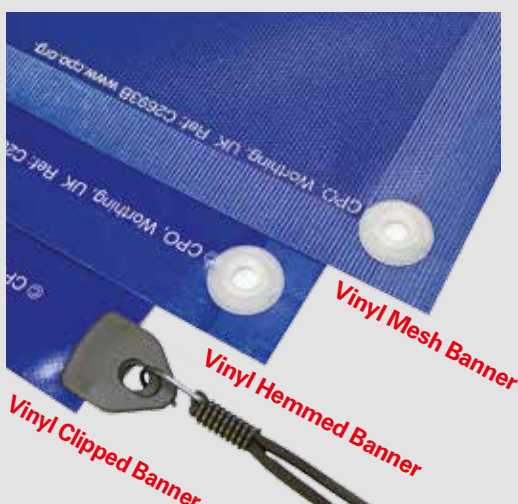

Many of our colourful and vibrant banners are used internally by churches to encourage praise, thanksgiving and worship.

Banner Specifications

Material	Description	Ideal use	Banners
Paper	High quality paper	Internal or on a weatherproof noticeboard	Small only
Laminated	Encapsulates paper with a durable gloss finish, using 2 x 125 micron laminate	Internal or external	Small only
Tearproof Paper	Synthetic and tear-proof, satin finish.	Internal use only	Medium & Large
Vinyl Clipped	Weatherproof, full colour durable vinyl, fade /scratch resistant, supplied with fixing clips and bungees	Ideal for indoor or outdoor locations (eg against a wall or fence, not overly exposed to windy conditions)	All sizes S, M, L, Super, XL
Vinyl Hemmed	Weatherproof, full colour durable vinyl, fade/scratch resistant, hemmed all round with eyelets		
Vinyl Mesh	Weatherproof, full colour high quality durable mesh vinyl, fade/scratch resistant. Hemmed all round with eyelets	With tiny perforations, these banners are ideal for windy situations and as stage backdrops	All sizes S, M, L, Super, XL

Benefits of CPO's three Vinyl Banner finishes

• Vinyl Clipped Banner

The ideal solution for most applications. Made of strong but lightweight material, it offers affordable and cost effective outreach. The clips and elasticated cords give greater flexibility for mounting and pulls taut for maximum effect.

• Vinyl Hemmed Banner

Made from the same vinyl, this is a top quality premium product, traditionally finished, with hems and eyelets.

• Vinyl Mesh Banner

A top quality, lightweight solution. This perforated vinyl banner is ideal for windy conditions (eg scaffolding). Often used for stage backdrops. Traditionally finished with hems and eyelets.